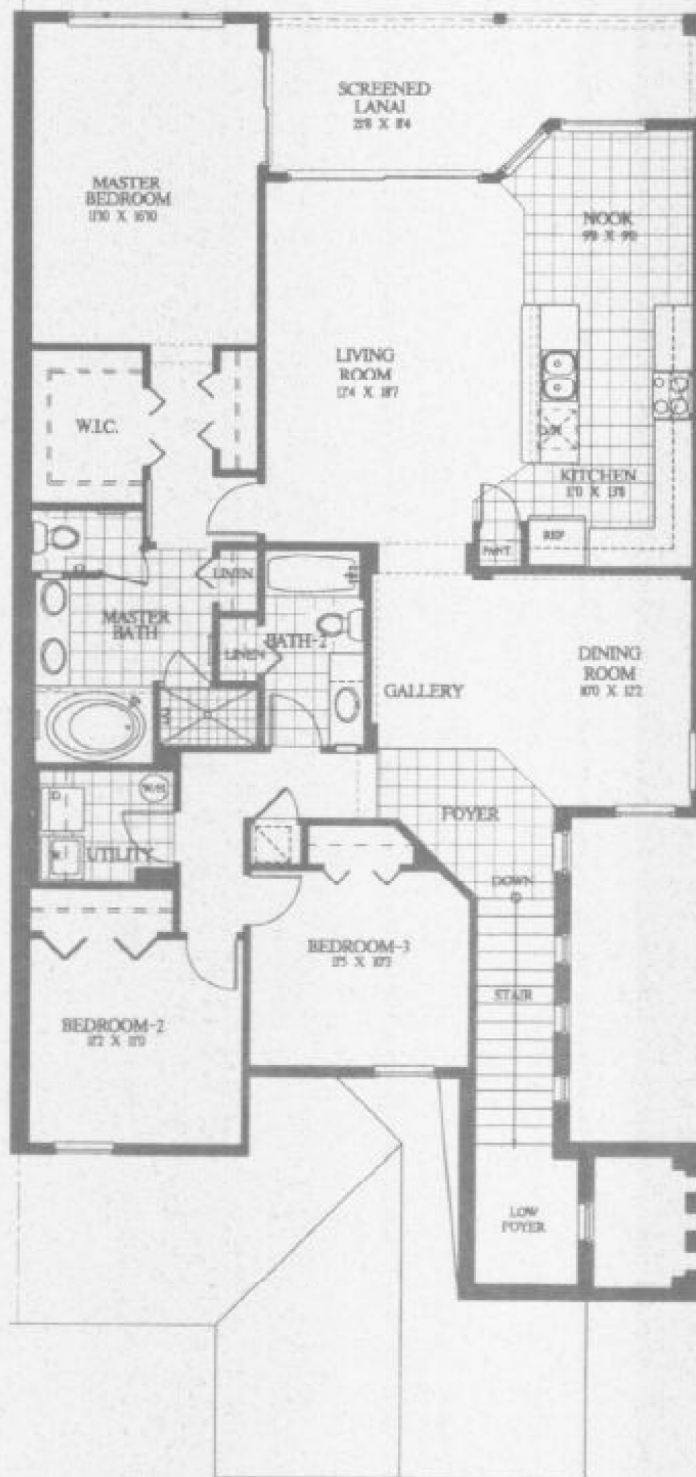

Carriage Home Series

REFLECTION
LAKES

Elevations, architectural details and window location subject to change without notice.

Cocoa Beach

REFLECTION
LAKES

By Engle Homes

Three Bedroom, Two Bath, Living Room, Dining Room, One Car Garage

Cocoa Beach

AREA TABULATIONS

Living Area 1550 Sq. Ft.
Covered Entry 66 Sq. Ft.
Covered Porch 111 Sq. Ft.
Garage 232 Sq. Ft.
Storage 63 Sq. Ft.
Total 2022 Sq. Ft.

First Floor Plan

Preliminary Plan. All dimensions are approximate. The seller reserves the right to change and/or alter materials, specifications, features, dimensions, designs, landscaping without notice. ORAL REPRESENTATIONS CANNOT BE RELIED UPON AS CORRECTLY STATING THE REPRESENTATIONS OF THE SELLER. REFER TO THE CONTRACT AND OTHER HOMEOWNER DOCUMENTS FOR CORRECTIONS. All dimensions approximate and subject to construction variations. Window designs may vary between elevations.

Palm Beach

Three Bedroom, Two Bath, Living Room, Gallery, Dining Room, One Car Garage

Palm Beach

AREA TABULATIONS

Floor Area	1734 Sq. Ft.
Stair and Foyer	77 Sq. Ft.
Covered Entry	76 Sq. Ft.
Covered Porch	157 Sq. Ft.
Garage	260 Sq. Ft.
Covered Entry	42 Sq. Ft.
Total	2346 Sq. Ft.

Second Floor Plan