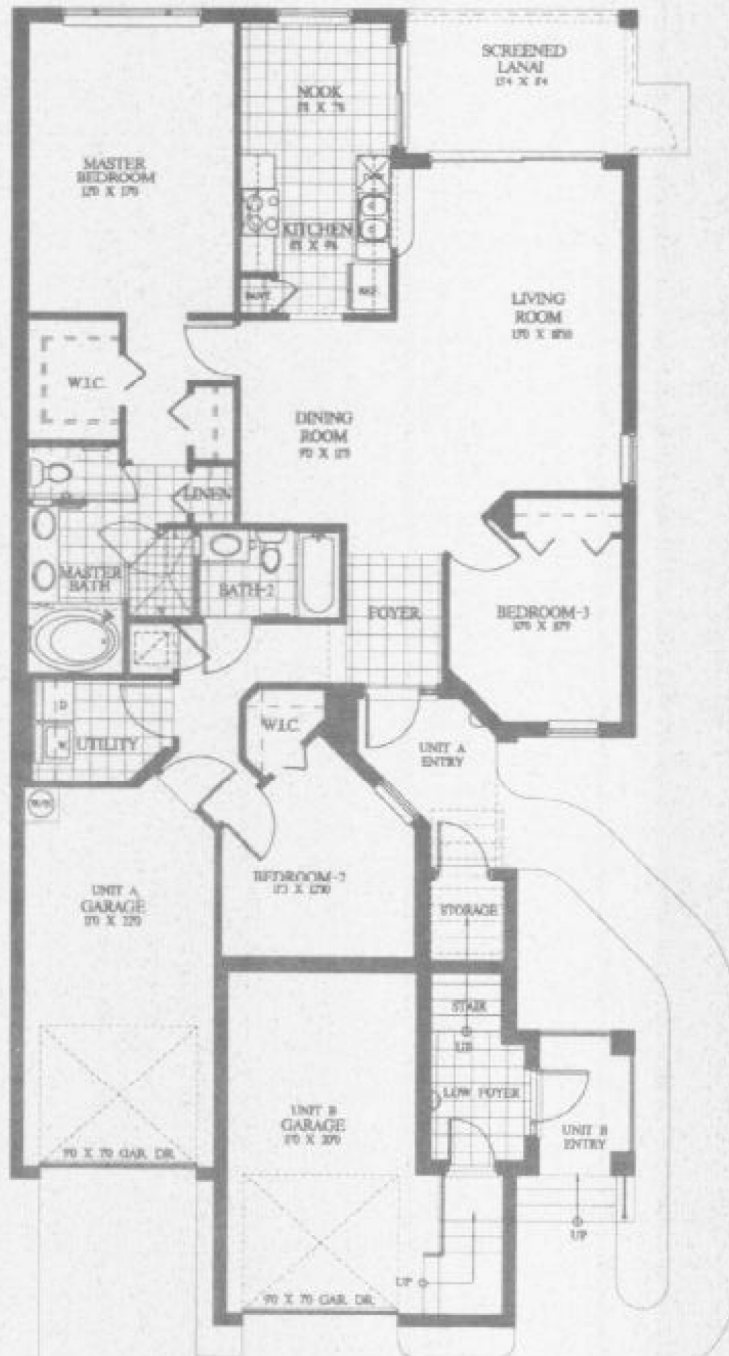

Carriage Home Series

REFLECTION
LAKES

Elevations, architectural details and window location subject to change without notice.

Cocoa Beach

REFLECTION
LAKES

By Engle Homes

Three Bedroom, Two Bath, Living Room, Dining Room, One Car Garage

Cocoa Beach

AREA TABULATIONS

Living Area 1550 Sq. Ft.
Covered Entry 66 Sq. Ft.
Covered Porch 111 Sq. Ft.
Garage 232 Sq. Ft.
Storage 63 Sq. Ft.
Total 2022 Sq. Ft.

First Floor Plan

Preliminary Plan. All dimensions are approximate. The seller reserves the right to change and/or alter materials, specifications, features, dimensions, designs, landscaping without notice. ORAL REPRESENTATIONS CANNOT BE RELIED UPON AS CORRECTLY STATING THE REPRESENTATIONS OF THE SELLER. REFER TO THE CONTRACT AND OTHER HOMEOWNER DOCUMENTS FOR CORRECTIONS. All dimensions approximate and subject to construction variations. Window designs may vary between elevations.

Palm Beach

Three Bedroom, Two Bath, Living Room, Gallery, Dining Room, One Car Garage

Palm Beach

AREA TABULATIONS

Floor Area	1734 Sq. Ft.
Stair and Foyer	77 Sq. Ft.
Covered Entry	76 Sq. Ft.
Covered Porch	157 Sq. Ft.
Garage	260 Sq. Ft.
Covered Entry	42 Sq. Ft.
Total	2346 Sq. Ft.

Second Floor Plan