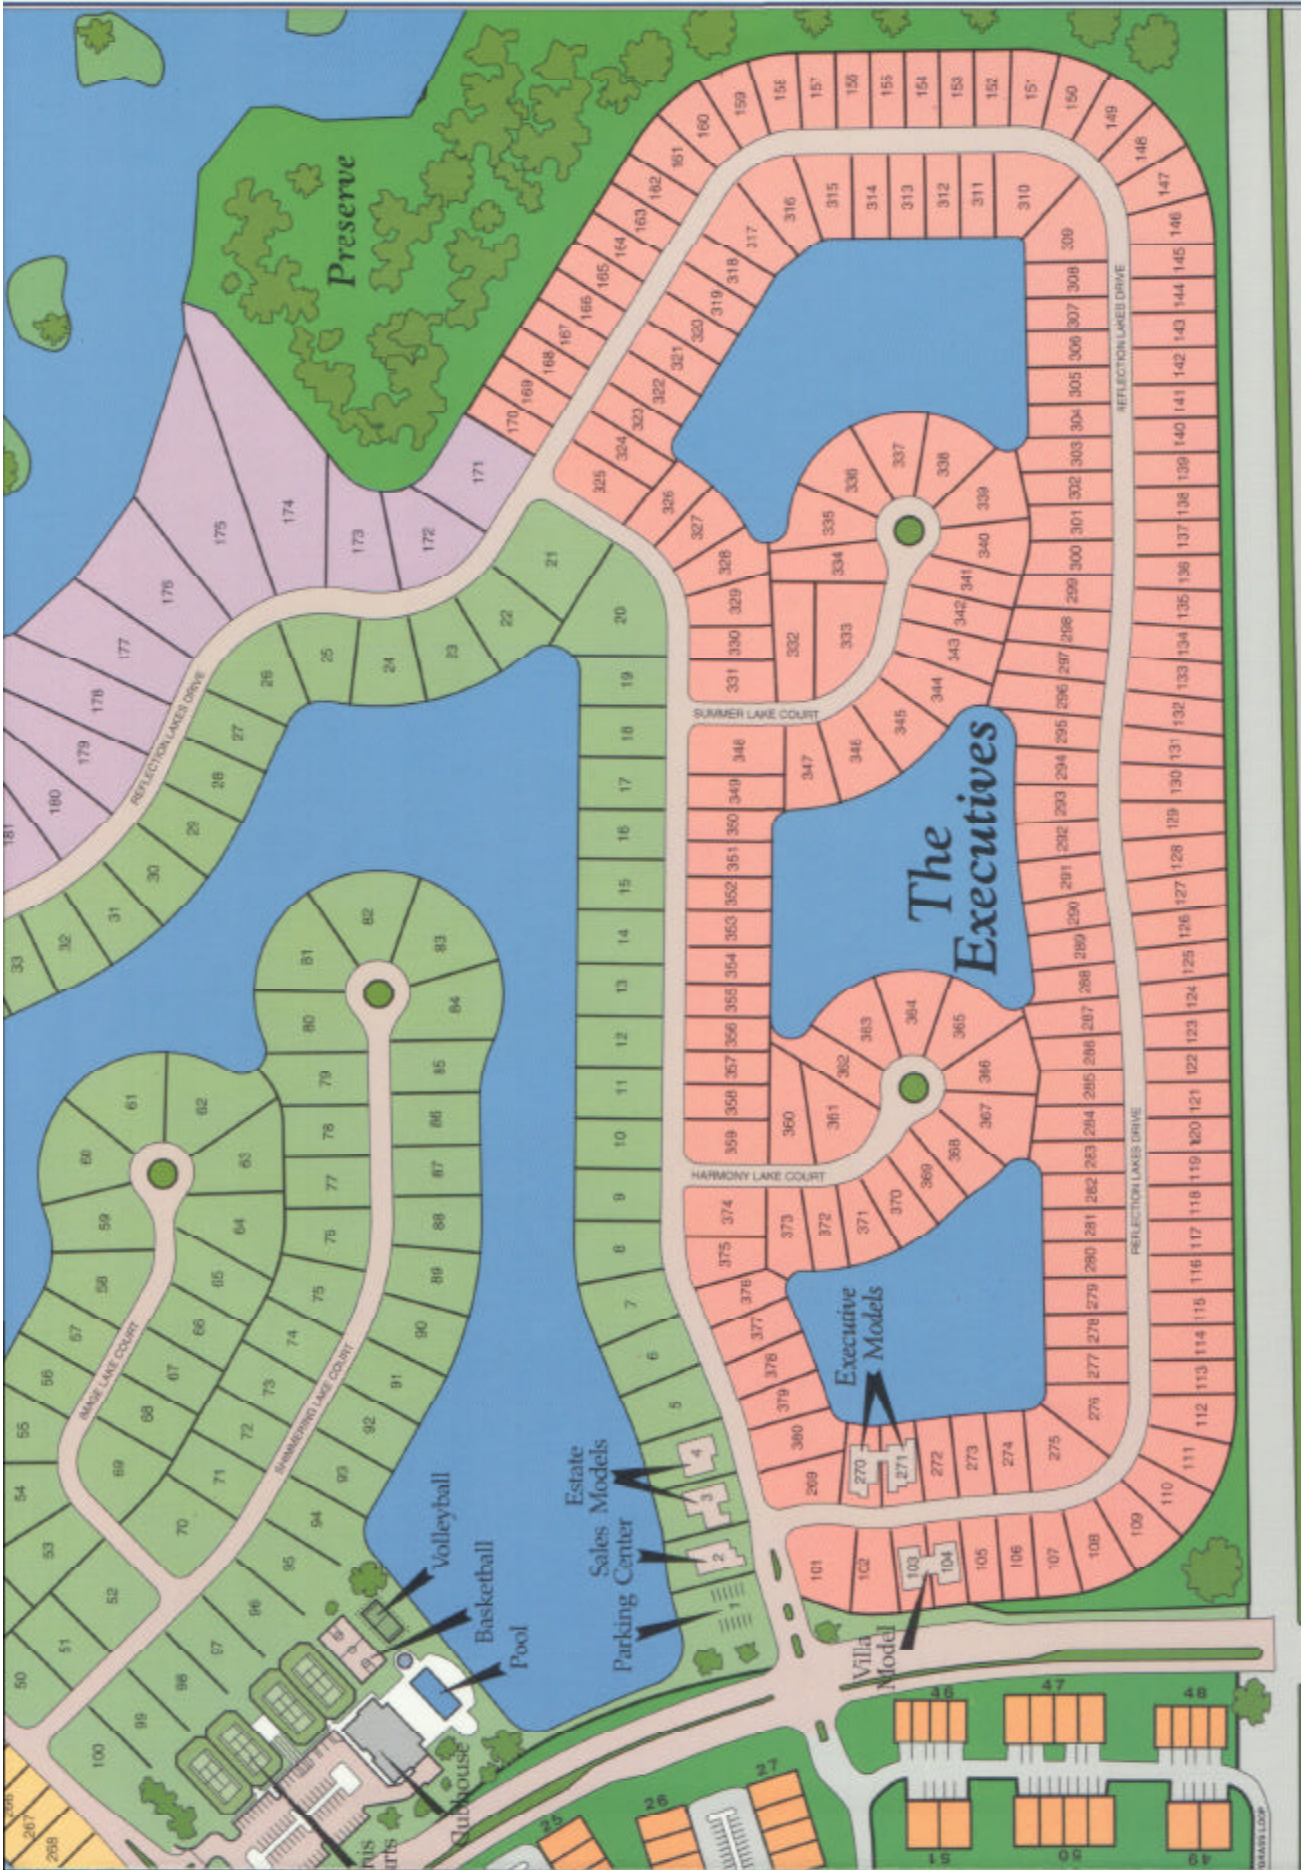

REFLECTION LAKES

Platinum
Series

The
Estates I

SUMMER LAKE ROAD

Designs, drawings, dimensions, landscaping and availability for this site plan represent the plans and to change without notice at the sole discretion of Engle Homes/Southwest Florida, Inc.

0044003887

- The Villas I - SOLD OUT**
- The Villas II**
- The Estates I - SOLD OUT**
- The Estates II**
- The Executives**
- Platinum Series**
- The Tradewinds**

This site plan is a preliminary design. Perimeter properties are not identified. All concepts, guidelines for Reflection Lakes are currently proposed and as such are subject to change.